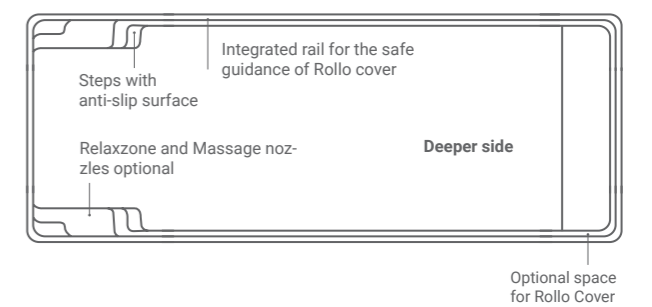

XL-TRAINER 110 SB** / 110 FB*