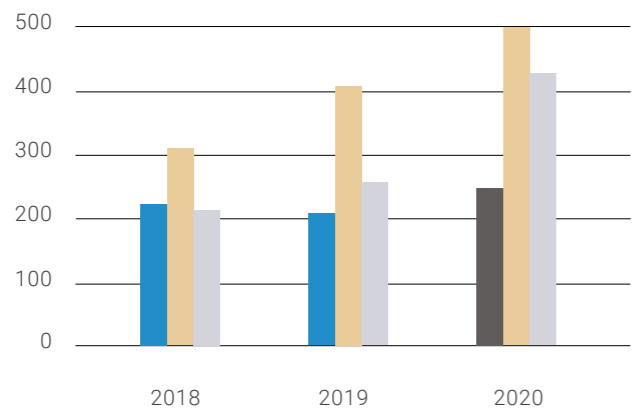

Our bestsellers

Facts in our trends

Colors

- Nova Navy
- Nova Pearl
- Nova Stone
- Anthracite