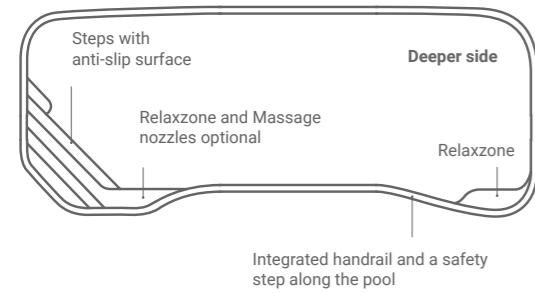

RIVERINA 106 SB**