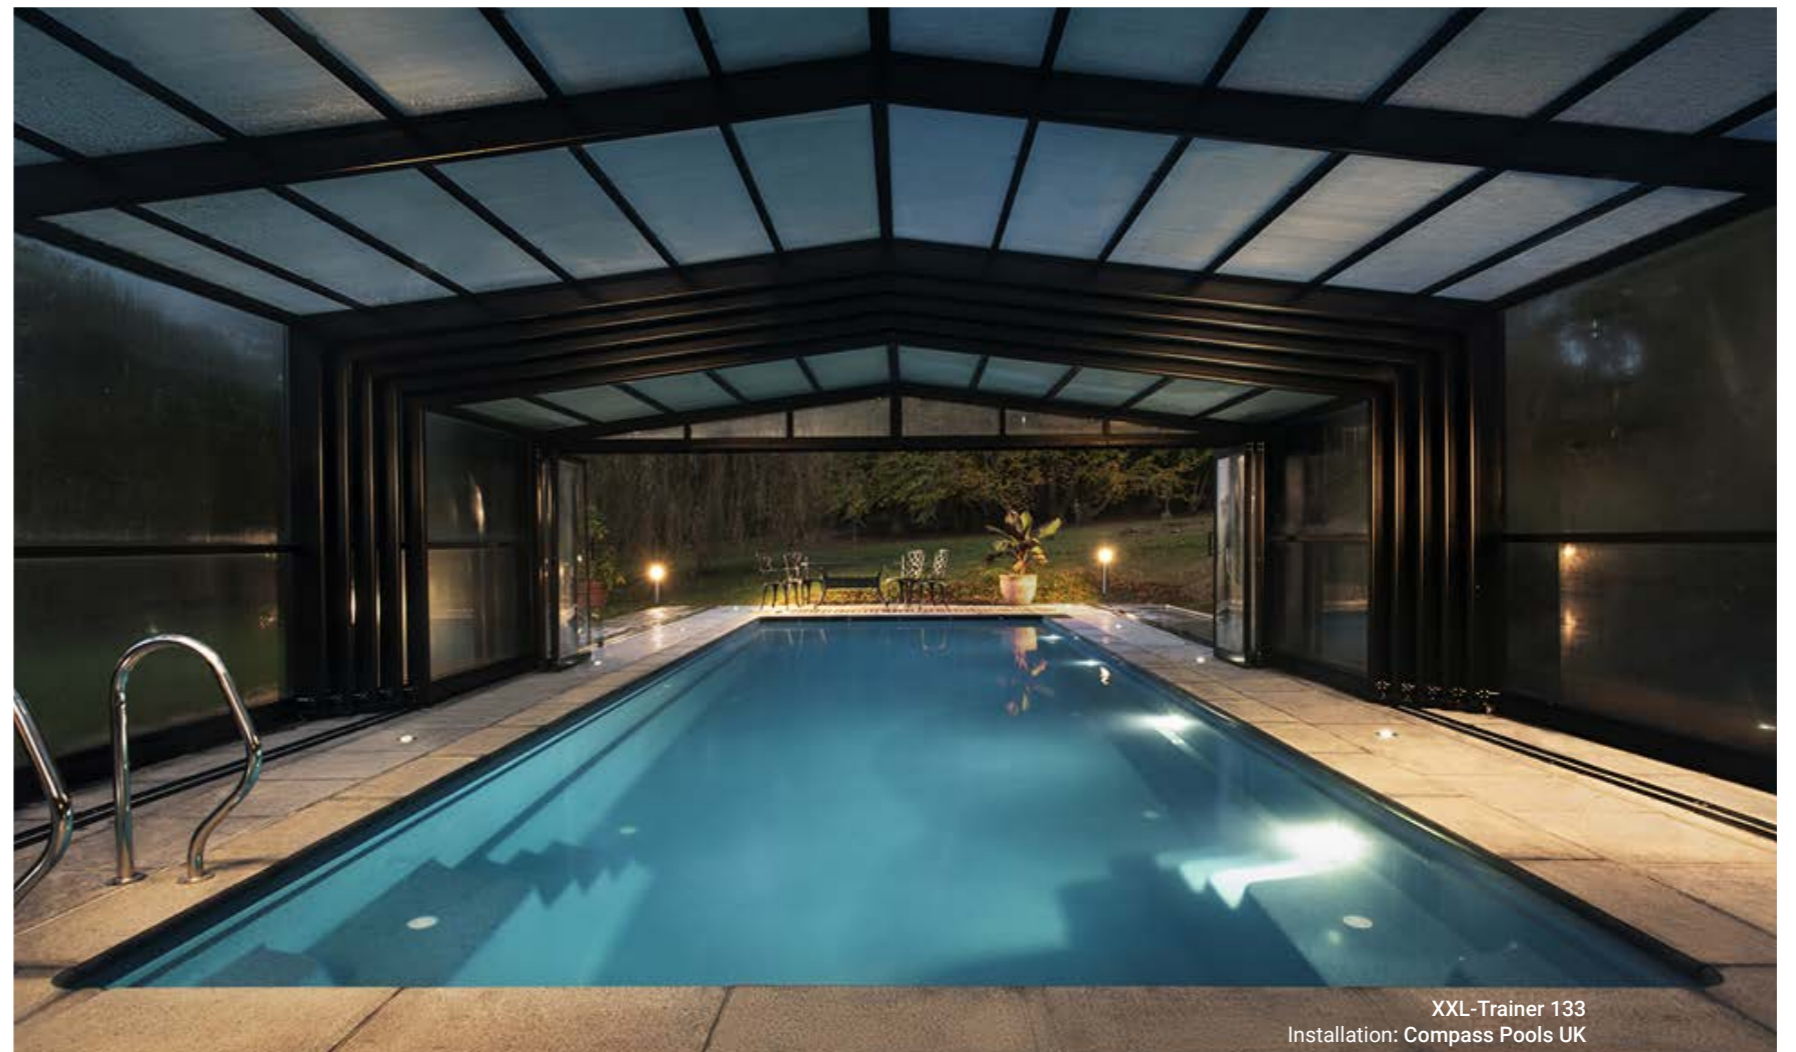

Yachtpool
Installation: Compass Pools Israel

XXL-Trainer 133
Installation: Compass Pools UK

small garden pools SMALL

Less than 7.5m

These pools are designed for houses with a small area or a garden behind or next to it. You can choose from a variety of models, which are effective in their concept and can adapt to every small garden. Fulfill your dreams about having a pool now, even if you own a smaller area. This range of pools can make it happen.