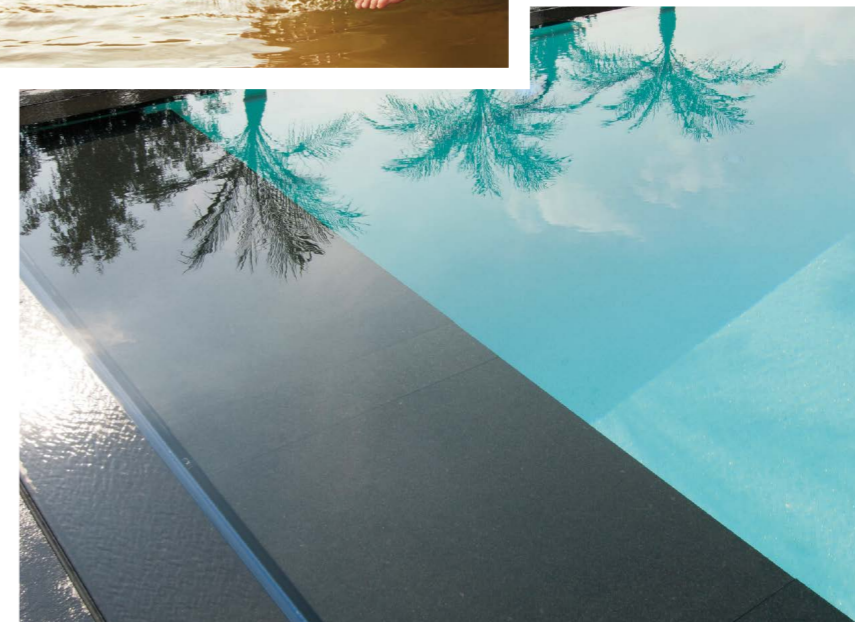

you can make it happen