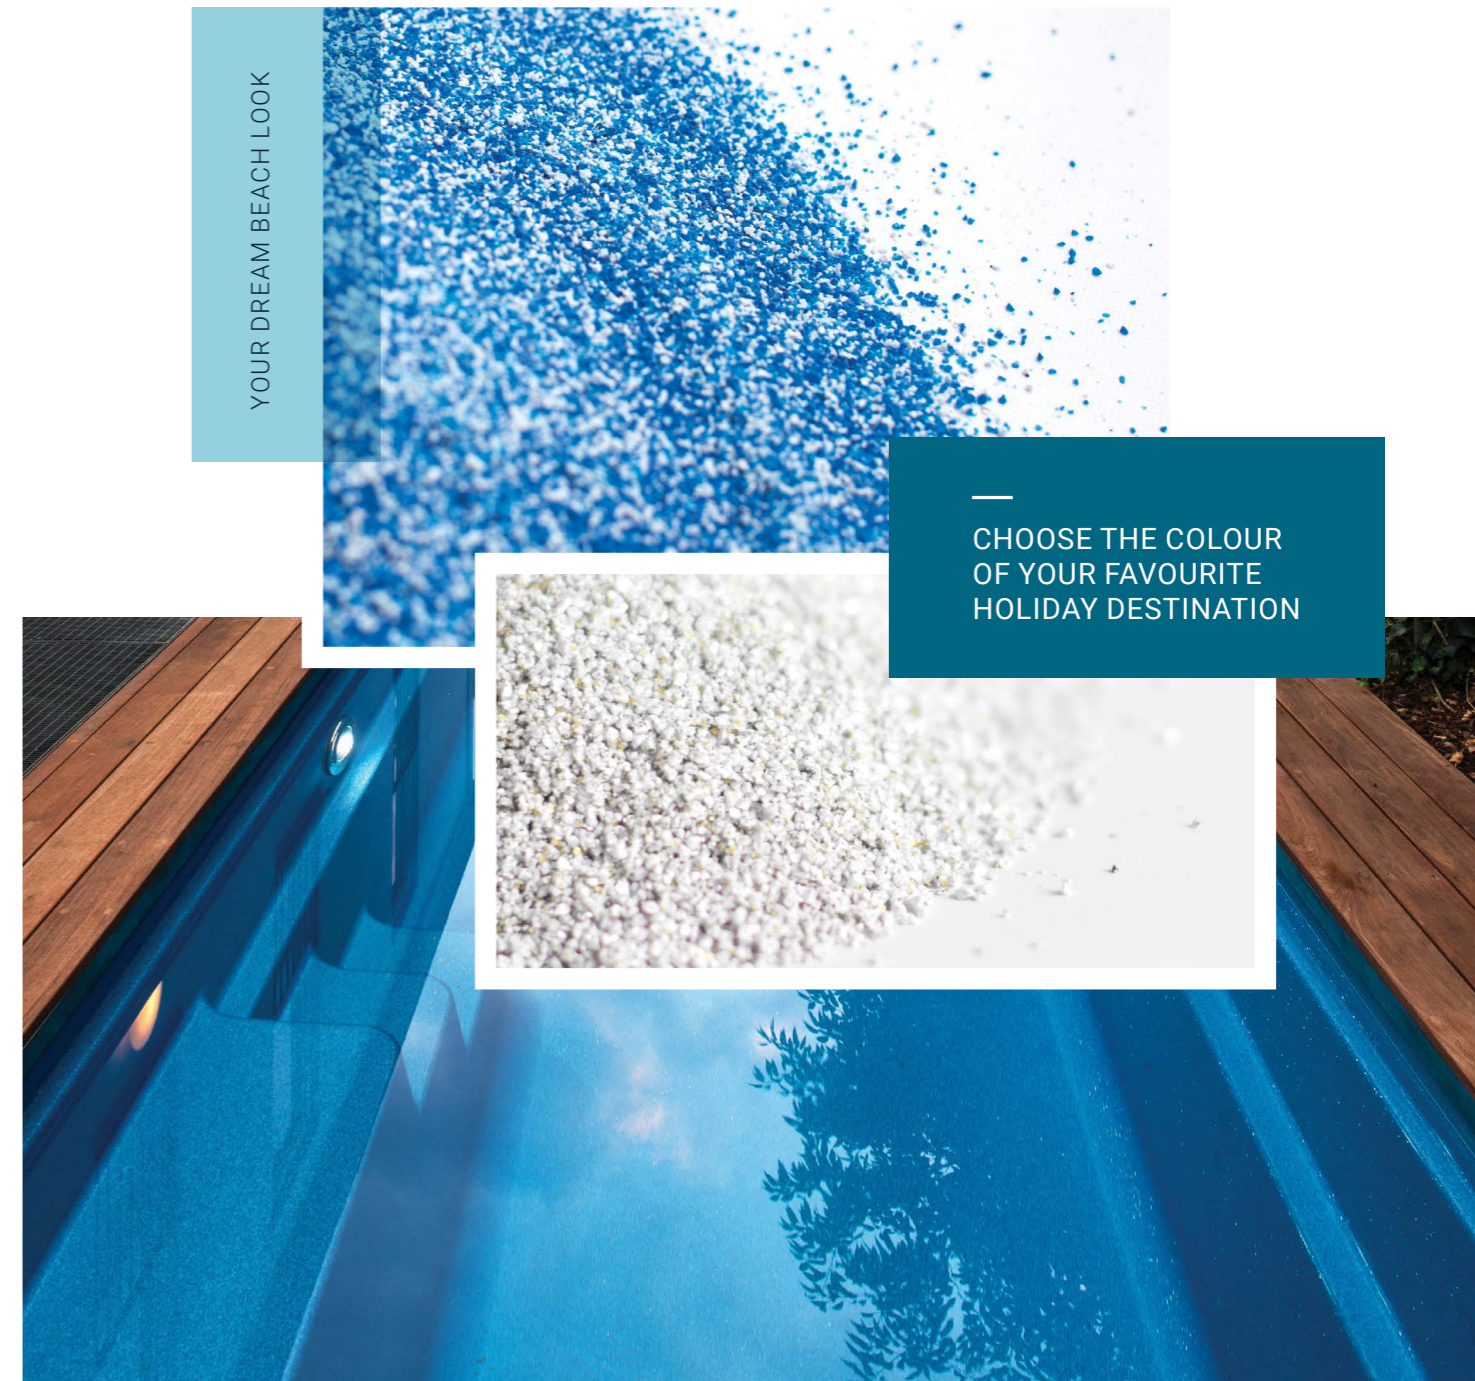

These colours change the look of composite pools thanks to small glittering particles just below the top-coat and the application of two paint layers instead of one.

Features:

- 2 layers of special paint that are applied separately
- colour effect of the most beautiful sea lagoon you can only imagine
- coloured layers are applied manually as on the most expensive cars that's why every pool is an original