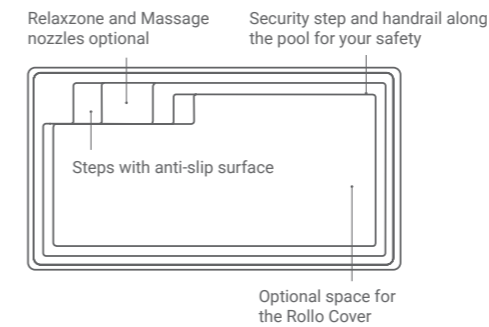

CLASSIC FB*