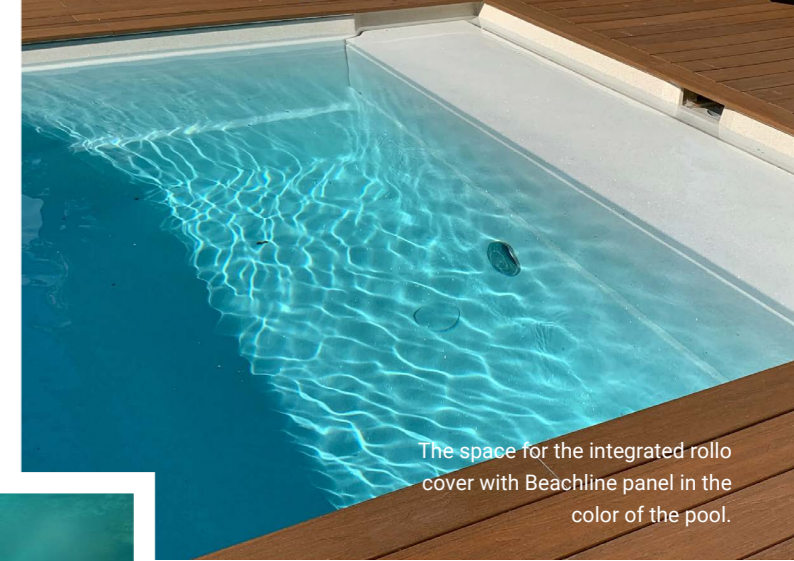

The space for the integrated rollo cover with Beachline panel in the color of the pool.