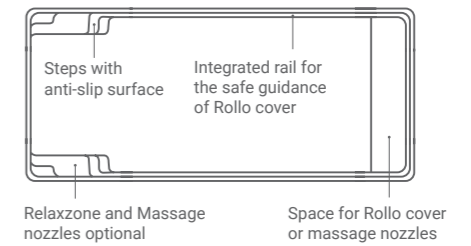

BABY-POOL FB*