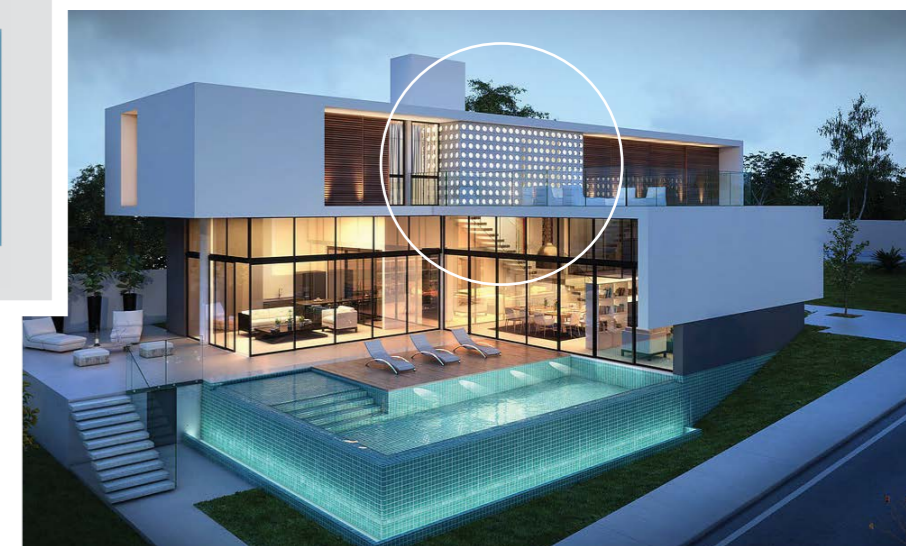

Explore your home and choose its most distinctive visual element. It can be the colour of the facade or its interesting detail, which can be visually connected to your new pool.

create your unique look