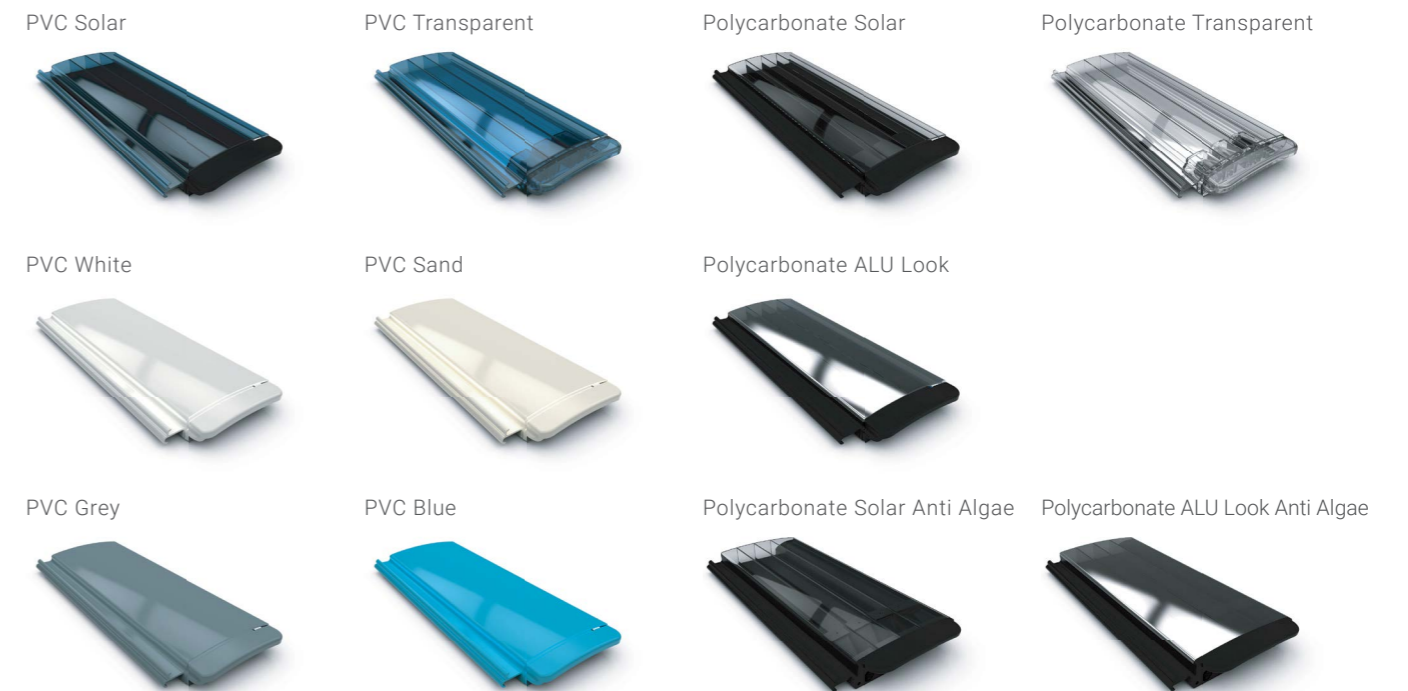

For maximum compass safety, an integrated perimeter guiding ledge prevents submersion of the slats when weighed down.

Here are your benefits:

- guarantees maximum energy efficiency and full safety
- ensure optimal warming of swimming pool water by 4 to 8 °C
- evaporation and heat loss are limited

Annual pool heating costs 8x4m

Slats overview

rollo cover – above the ground

This solution is for those customers, who have bought a pool without the ability to have an integrated Compass Rollo Cover or simply want to use the entire pool area for water fun and don't mind installing a cover above the ground. This solution also delivers the highest quality and durability. Moreover, it is also suitable for existing swimming pools.

The winding device at the end of the pool automatically winds the slats up and down. For an overall visual impression, the entire machine can be lined with wood to match the design of the garden and swimming pool.