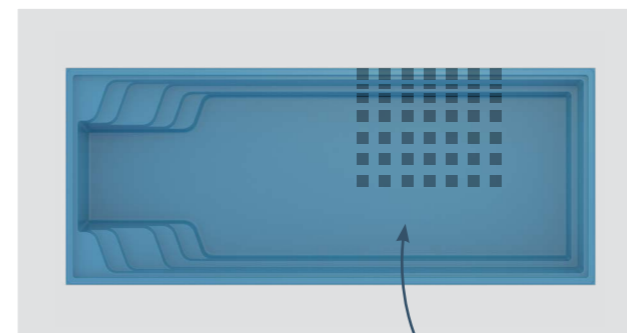

Explore your home and choose its most distinctive visual element. It can be the colour of the facade or its interesting detail, which can be visually connected to your new pool.

create your unique look