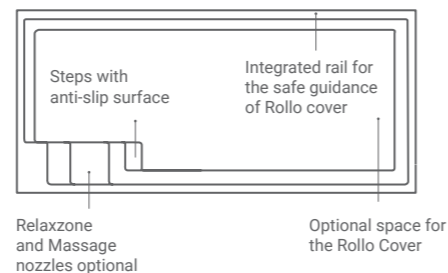

AQUA NOVA 77 FB*

FUN 80 FB*