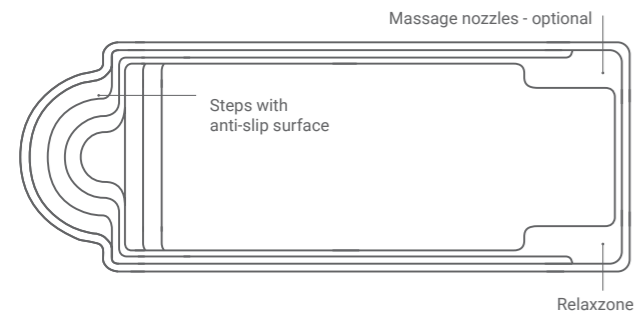

JAVA 101 FB*