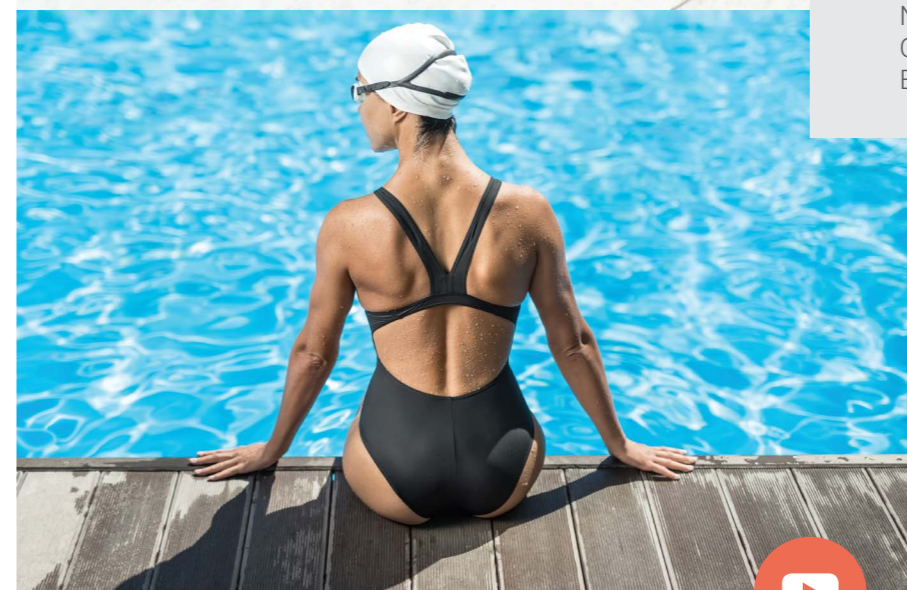

No need for regular hand vacuuming or any other cleaning equipment. You only will enjoy the pool and spend time with your family.

Water circulation

“Pop- up” nozzles work

FUN 80 Nova Navy
Installation: Compass
Pools Germany