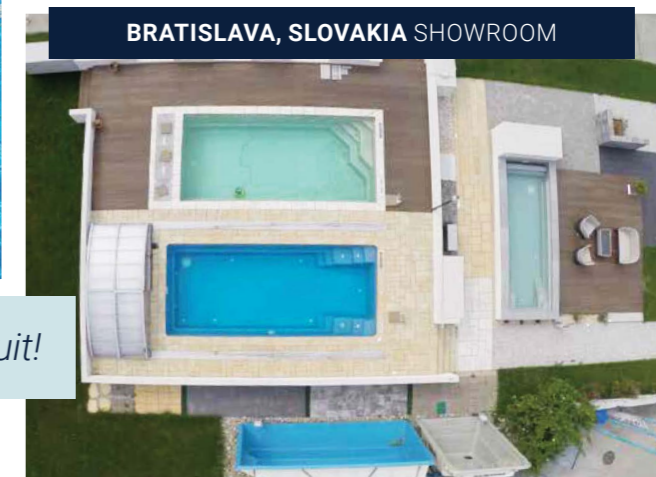

...and don't forget your swimsuit!