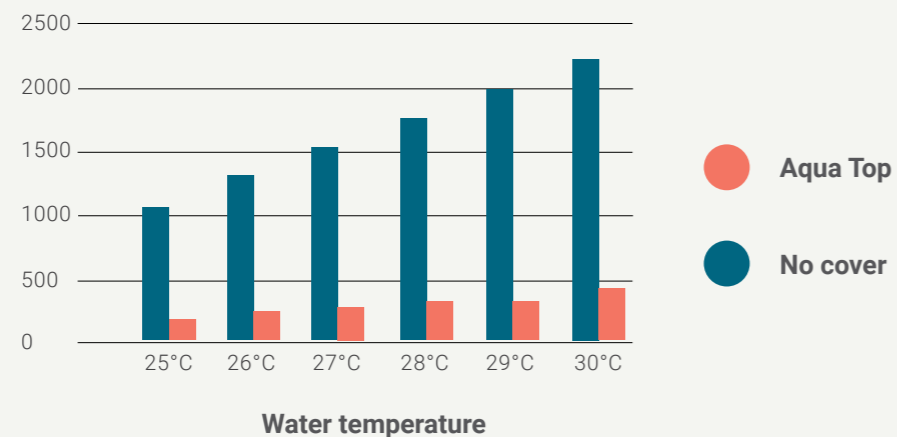

Annual pool heating costs 8x4m