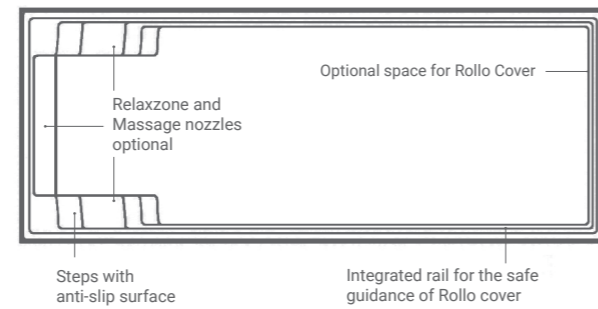

large pools

FUN 100 FB*

FB* - Flat Bottom SB** - Sloping Bottom

Type	Length	Width	Depth	Volume	Weight	Rollo Cover
FUN 100 FB*	10,00 m	4,00 m	1,50 m	52 m³	1300 kg	✓
JAVA 101 FB*	10,03 m	3,80 m	1,50 m	49 m³	1200 kg	X
RIVERINA 106 SB**	10,62 m	3,78 m	1,04 - 1,88 m	45 m³	1400 kg	X
XL-JAVA 114 SB**	11,40 m	3,96 m	1,10 - 1,68 m	52 m³	1350 kg	✓

FB* - Flat Bottom SB** - Sloping Bottom

Type	Length	Width	Depth	Volume	Weight	Rollo Cover
XL-LOUNGER 95 FB*	9,52 m	4,06 m	1,50 m	50 m³	1200 kg	✓
XL-LOUNGER 115 FB*	11,50 m	4,06 m	1,50 m	59 m³	1450 kg	✓
XL-TRAINER 110 SB**	11,02 m	4,02 m	1,07 - 1,78 m	52 m³	1350 kg	✓
XL-TRAINER 110 FB*	11,02 m	4,02 m	1,50 m	50 m³	1350 kg	✓