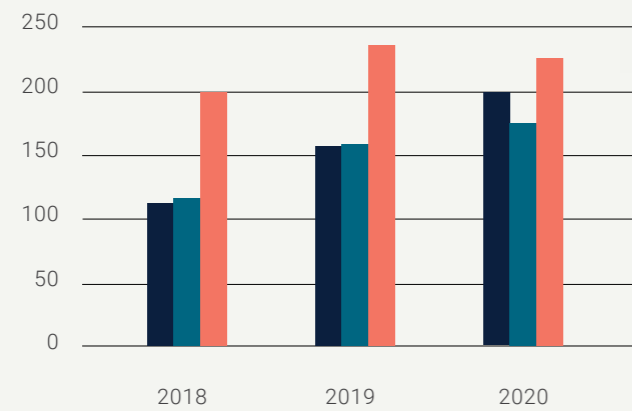

Our bestsellers

Facts in our trends

Pool models