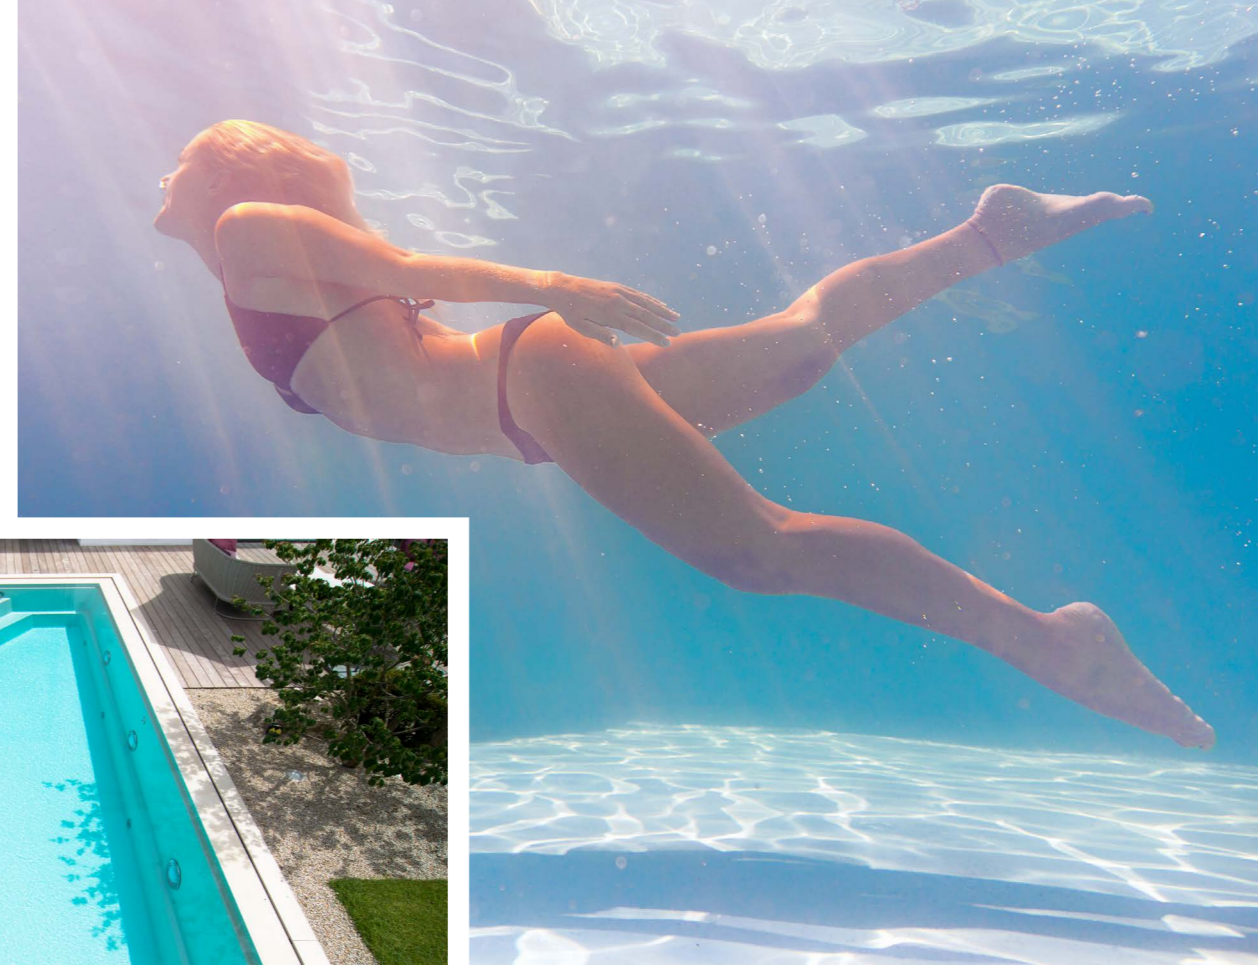

XL-Briliant 88 Nova Pearl
Installation: Compass Pools Germany