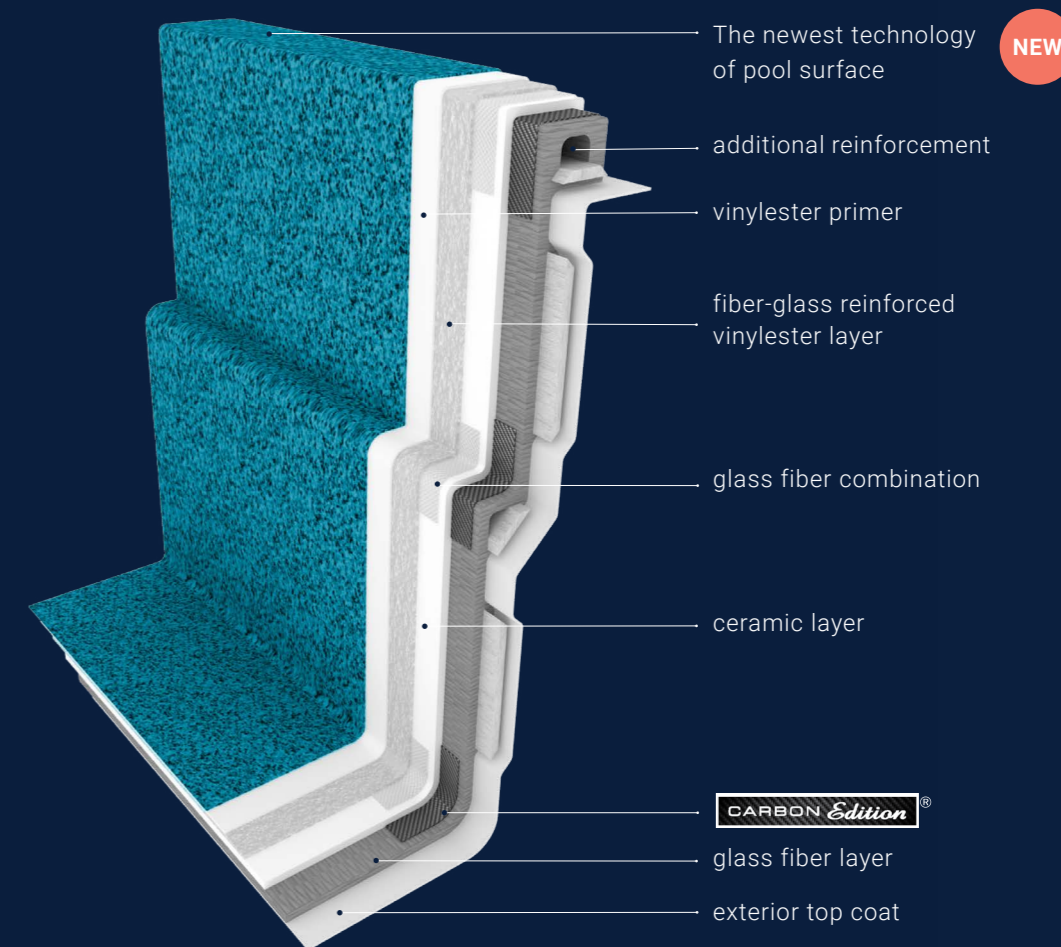

A super-tough pool you know you can rely on

When Compass Pools introduced ceramic technology to the swimming pool industry in the mid 90's, it quickly became an accepted technology around the world. For decades now, we've been recognised as **world leaders and innovators in this market**. Our patented technology dramatically improves the pool's

structural integrity and is the reason why Compass Pools can offer all customers the confidence in a solution that will suit their specific needs.

The extensively exerted areas of the pool are structurally strengthened by the additional use of carbon in the patented Ceramic System. Carbon has the highest compressive strength of all reinforcement materials. 2018 was the year of innovative changes

for us. We focused mainly on the finished surfaces of the pools and tested these both in production and on finished pools. From 2019, the guarantee for each Compass pool has risen to 40 years for leak tightness, but customers can get an additional 15-year guarantee for the CosmoLine pool surface.