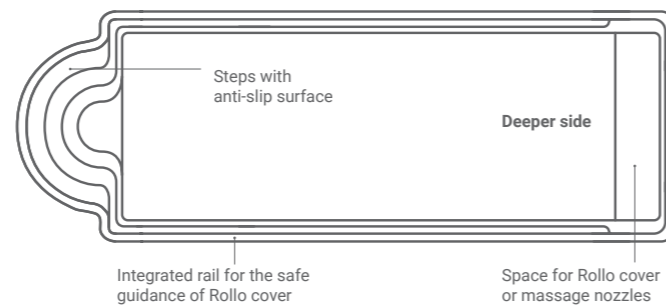

XL-JAVA 114 SB**