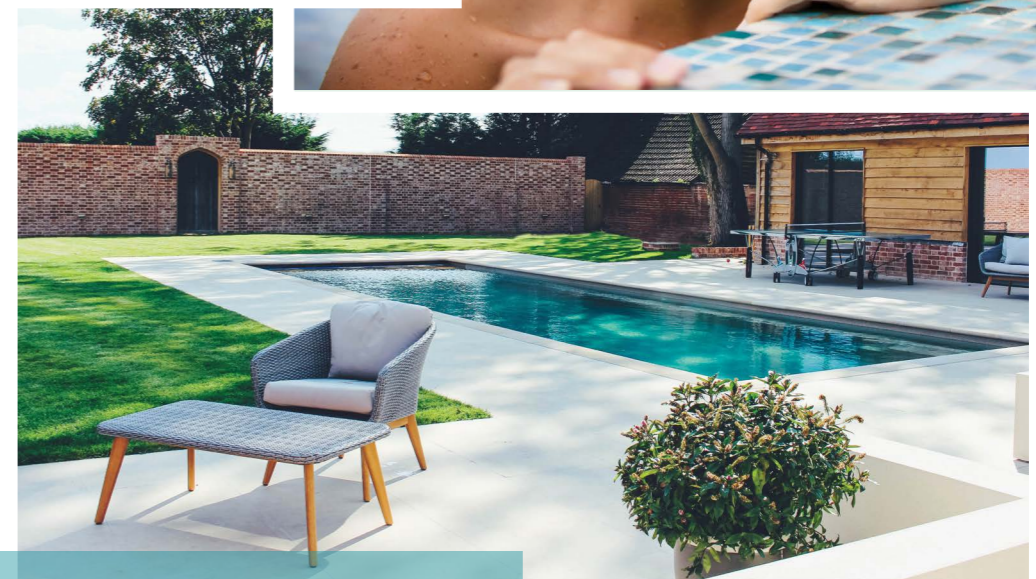

The space for the integrated rollo cover with Beachline panel in the color of the pool.

XL-Brilliant 88
Installation: Compass Pools Hungary

enjoy a real swimming pleasure

large pools

PREMIUM

8.8 – 11 m

It doesn't matter if you are a professional swimmer or not, these pools offer a real swimming pleasure thanks to their length and also two swimming tracks in most cases.