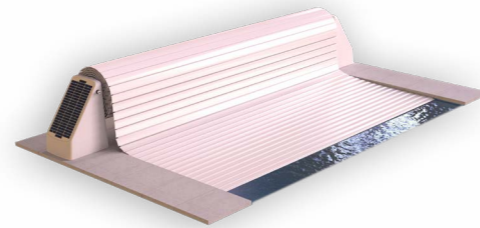

rollo cover – above the ground

This solution is for those customers, who have bought a pool without the ability to have an integrated Compass Rollo Cover or simply want to use the entire pool area for water fun and don't mind installing a cover above the ground. This solution also delivers the highest quality and durability. Moreover, it is also suitable for existing swimming pools.

The winding device at the end of the pool automatically winds the slats up and down. For an overall visual impression, the entire machine can be lined with wood to match the design of the garden and swimming pool.

EcoTop – basic

The brackets of this variant are made of aluminium and painted white. The winding shaft is made of aluminium and the built-in tubular motor has automatic limit switches. The key switch is located directly on the console. Therefore, it is not possible to cover the winding device. Optionally, you can choose the EcoTop cover with solar drive.