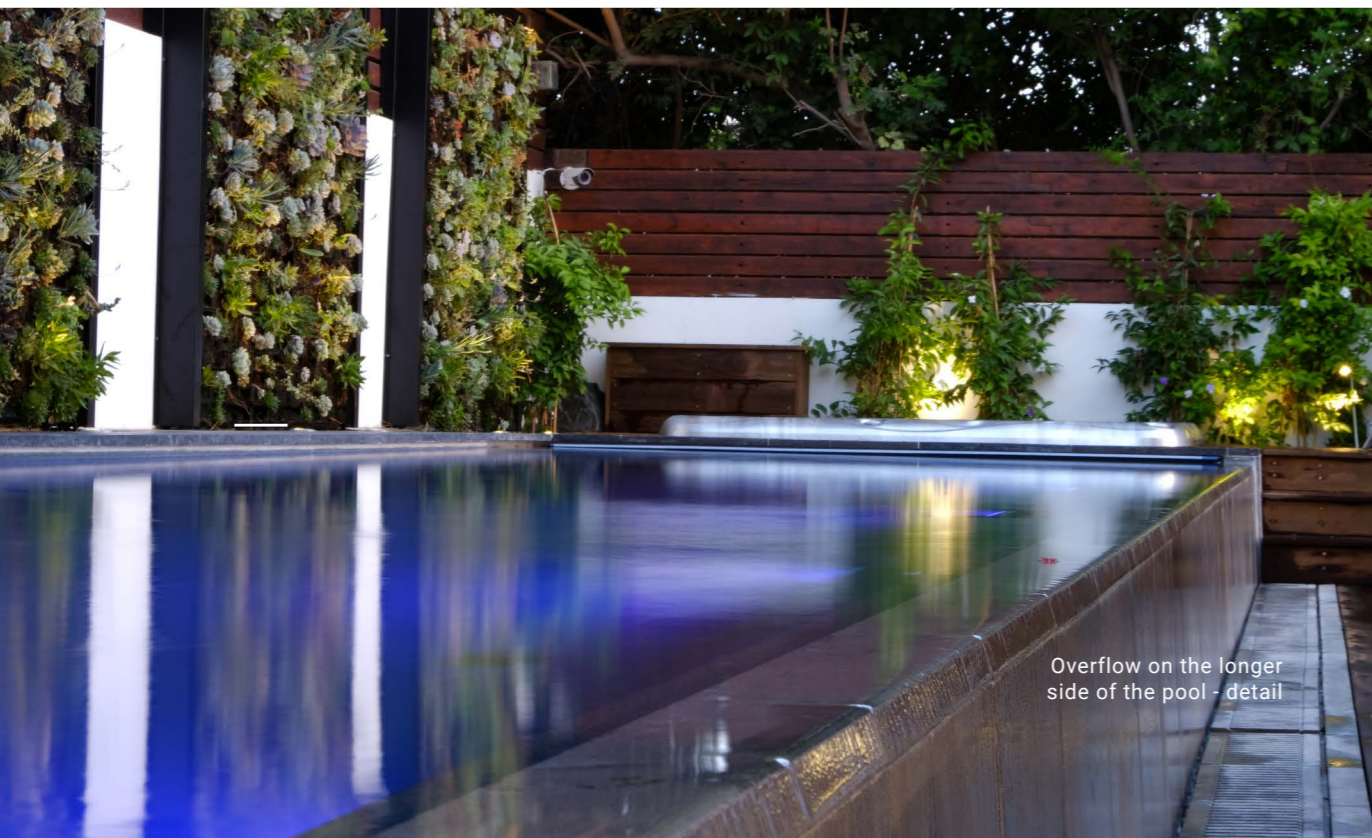

XL-Trainer 110
Installation: Compass Pools UK

Overflow on the longer
side of the pool - detail