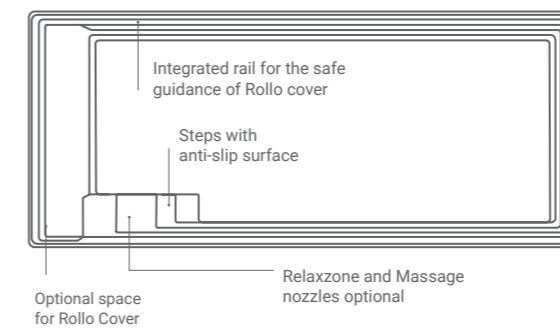

XL-LOUNGER 95 / 115 FB*