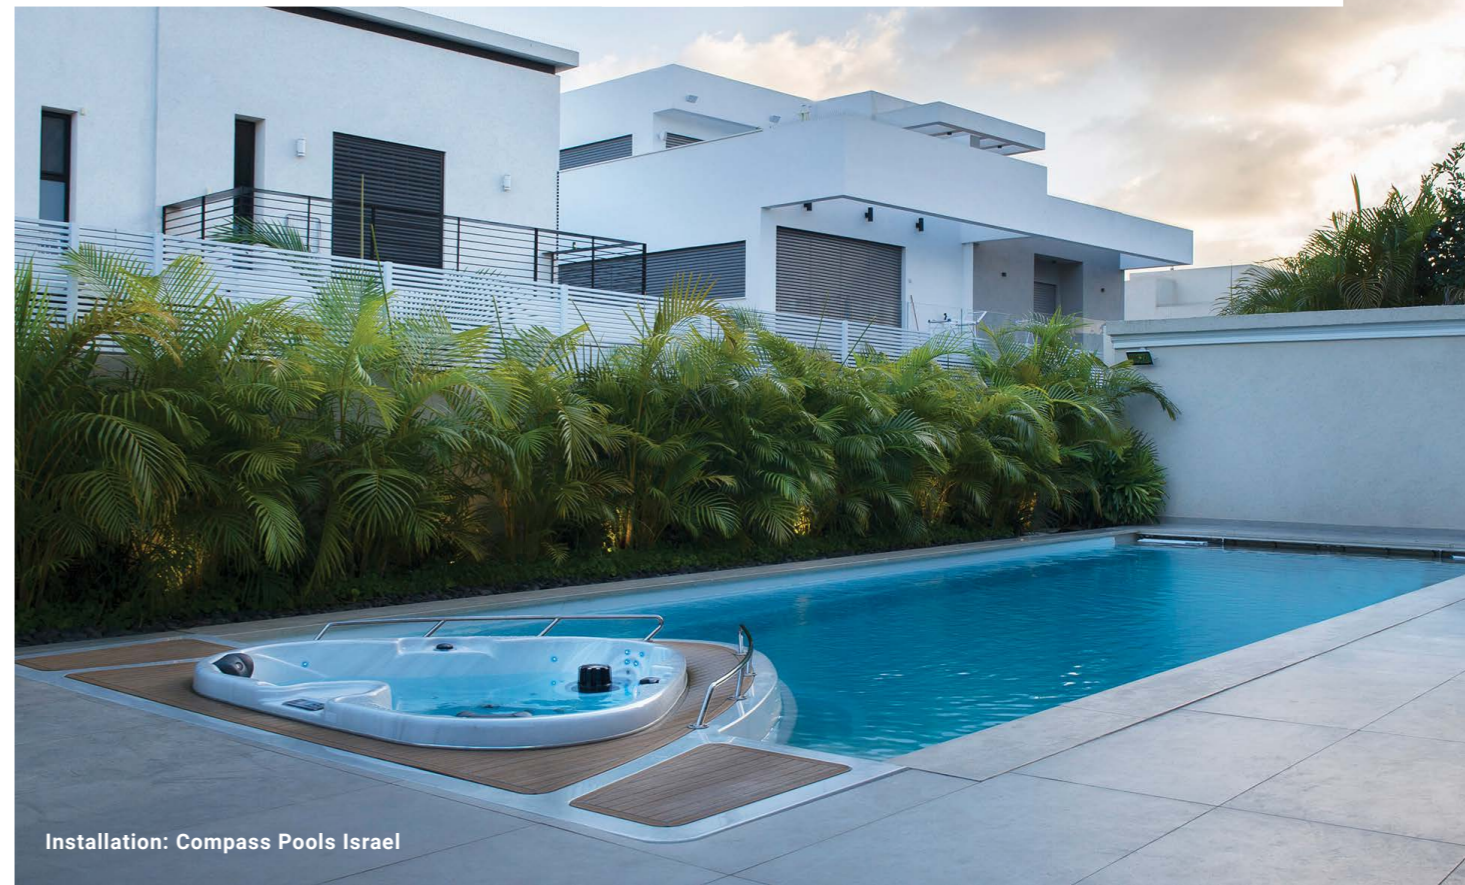

Massage bathtub
for two people

Installation: Compass Pools Israel

enjoy spending the moments