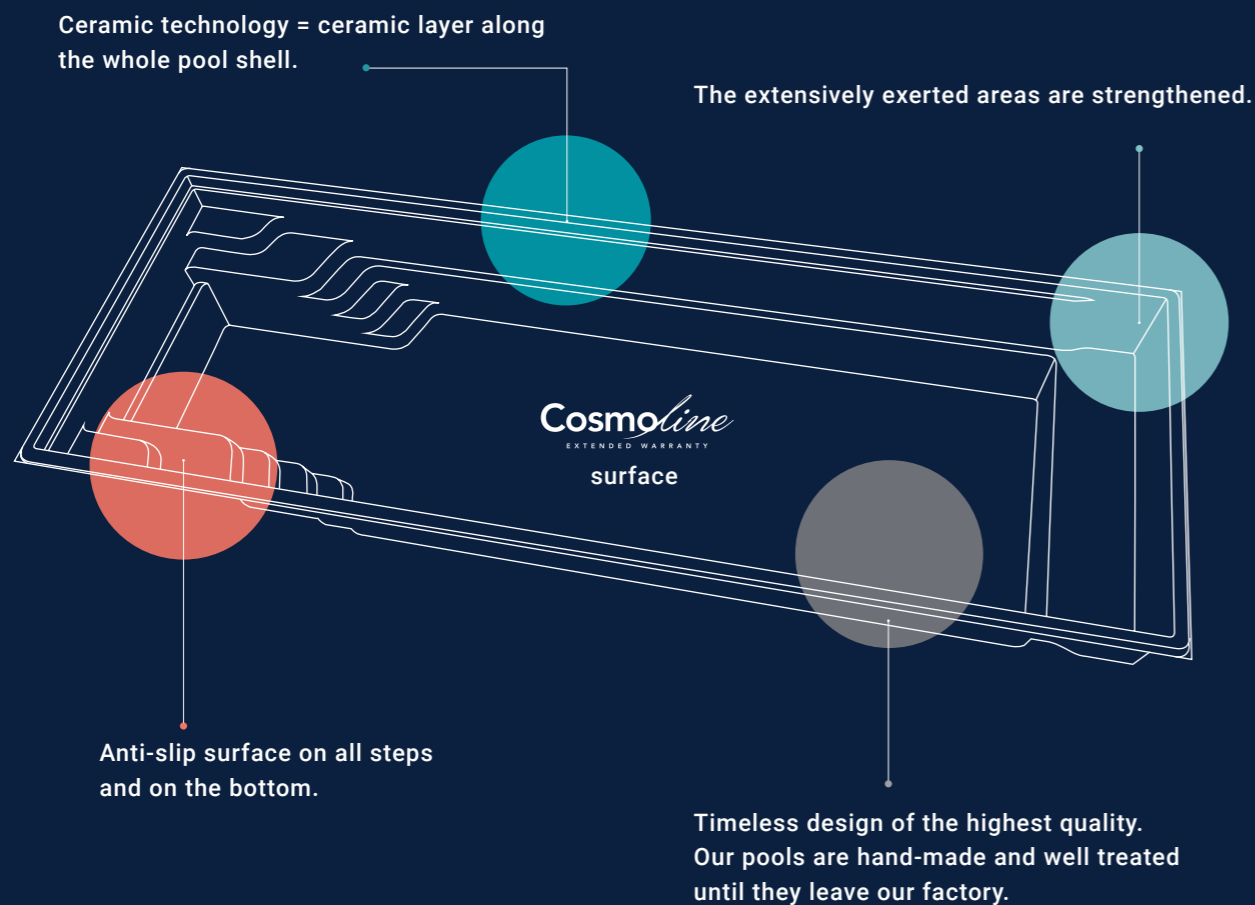

A super-tough pool you know you can rely on

When Compass Pools introduced ceramic technology to the swimming pool industry in the mid 90's, it quickly became an accepted technology around the world. For decades now, we've been recognised as **world leaders and innovators in this market**. Our patented technology dramatically improves the pool's

structural integrity and is the reason why Compass Pools can offer all customers the confidence in a solution that will suit their specific needs.

The extensively exerted areas of the pool are structurally strengthened by the additional use of carbon in the patented Ceramic System. Carbon has the highest compressive strength of all reinforcement materials. 2018 was the year of innovative changes

for us. We focused mainly on the finished surfaces of the pools and tested these both in production and on finished pools. From 2019, the guarantee for each Compass pool has risen to 40 years for leak tightness, but customers can get an additional 15-year guarantee for the CosmoLine pool surface.