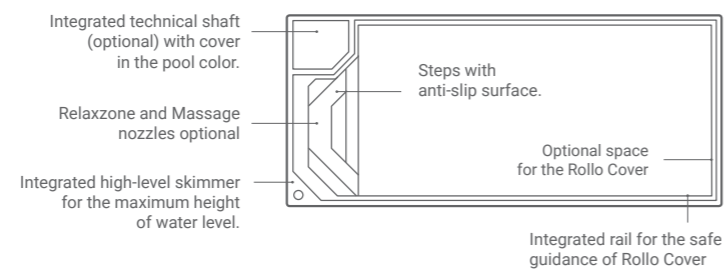

TREND 73 FB*