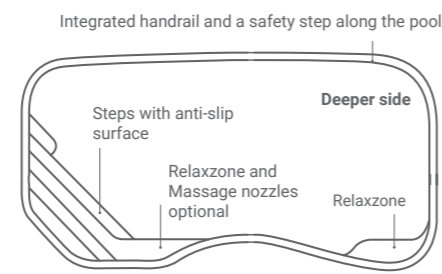

Yachtpool
Installation: Compass Pools Israel

XXL-Trainer 133
Installation: Compass Pools UK

small garden pools SMALL

Less than 7.5m

These pools are designed for houses with a small area or a garden behind or next to it. You can choose from a variety of models, which are effective in their concept and can adapt to every small garden. Fulfill your dreams about having a pool now, even if you own a smaller area. This range of pools can make it happen.

TREND 73 FB*

CLASSIC FB*

BABY-POOL FB*

XL-TRAINER 72 FB*

FUN 74 FB*

FB* - Flat Bottom SB** - Sloping Bottom

Type	Length	Width	Depth	Volume	Weight	Rollo Cover
X-TRAINER 45 SB**	4,45 m	2,94 m	1,21 - 1,49 m	15 m ³	600 kg	X
AQUA NOVA 53 FB*	5,30 m	3,20 m	1,50 m	20 m ³	700 kg	✓
TREND 73 FB*	7,30 m	3,30 m	1,50 m	31 m ³	1100 kg	✓
BRILIANT 66 FB*	6,62 m	3,62 m	1,40 m	27 m ³	850 kg	X
RIVERINA 67 SB**	6,72 m	3,44 m	1,11 - 1,57 m	24 m ³	800 kg	X
BRILIANT 74 FB*	7,63 m	3,64 m	1,40 m	32 m ³	920 kg	X